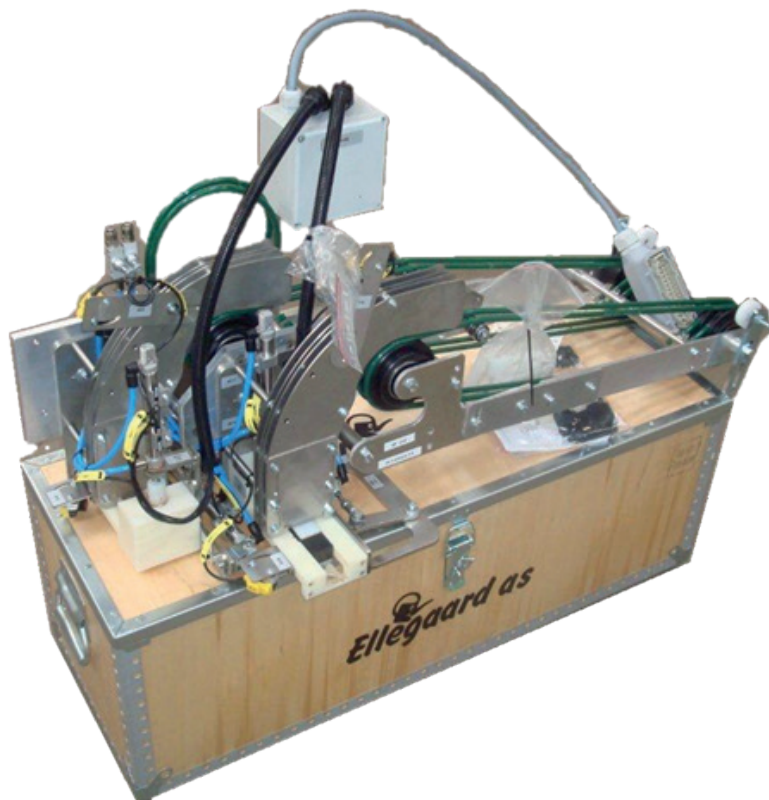

KIT TOOL SET FOR TURBO MULTIFLEX MACHINE TECHNICAL SHEET

- We should be pleased to offer you this from our standard assortment.

SPECIFICATIONS

- Tool set: Diameter from 20-50 mm

PARTS INCLUDED

- Tool set:
 - Kit tool assembled
 - Knife tube for pot
- Manual: In English