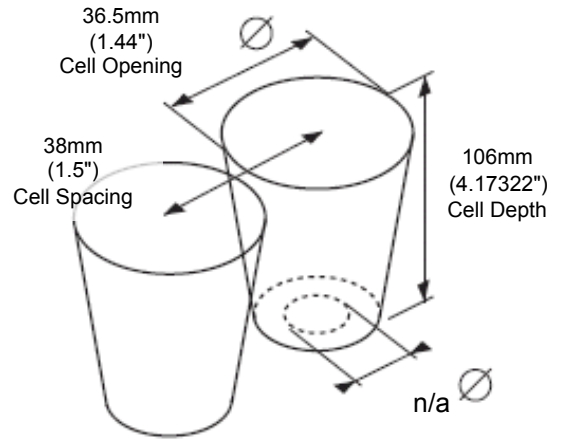

98 Cell Tray For 30mm Ellepot

Citrus Rootstock Liners - Trees - Shrubs - Forestry

This specialist deep tray was developed for Citrus rootstock seedling liners using an Ellepot 30mm by 100mm which suits tree liners very well and gets the plant off to a great start with fantastic 'air pruning' of the roots.

Double vertical root training ribs to direct roots and aid in drainage / aeration

More specifications overleaf

Tray Specification

Description	Imperial	Metric
No. Of Cells		98
Tray Length (at top)	21.06"	535 mm
Tray Length (at bottom)	21.06"	535 mm
Tray Width (at top)	10.55"	268 mm
Tray Weight	3.20 lb	1452 g
Plant Density	63.5 pl/ft2	684 pl/m2
Cell Volume	2.07 cu in	34cc

Cell Dimensions

Shipping Statistics - Trays

Description	Imperial	Metric
Trays per Pallet	176	
Trays High per Pallet	22	
Pallet Height	96"	2432 mm
Pallet Width A	48"	1219 mm
Pallet Width B	43"	1092 mm
Pallet Weight	603.4 lb	273.7 kg